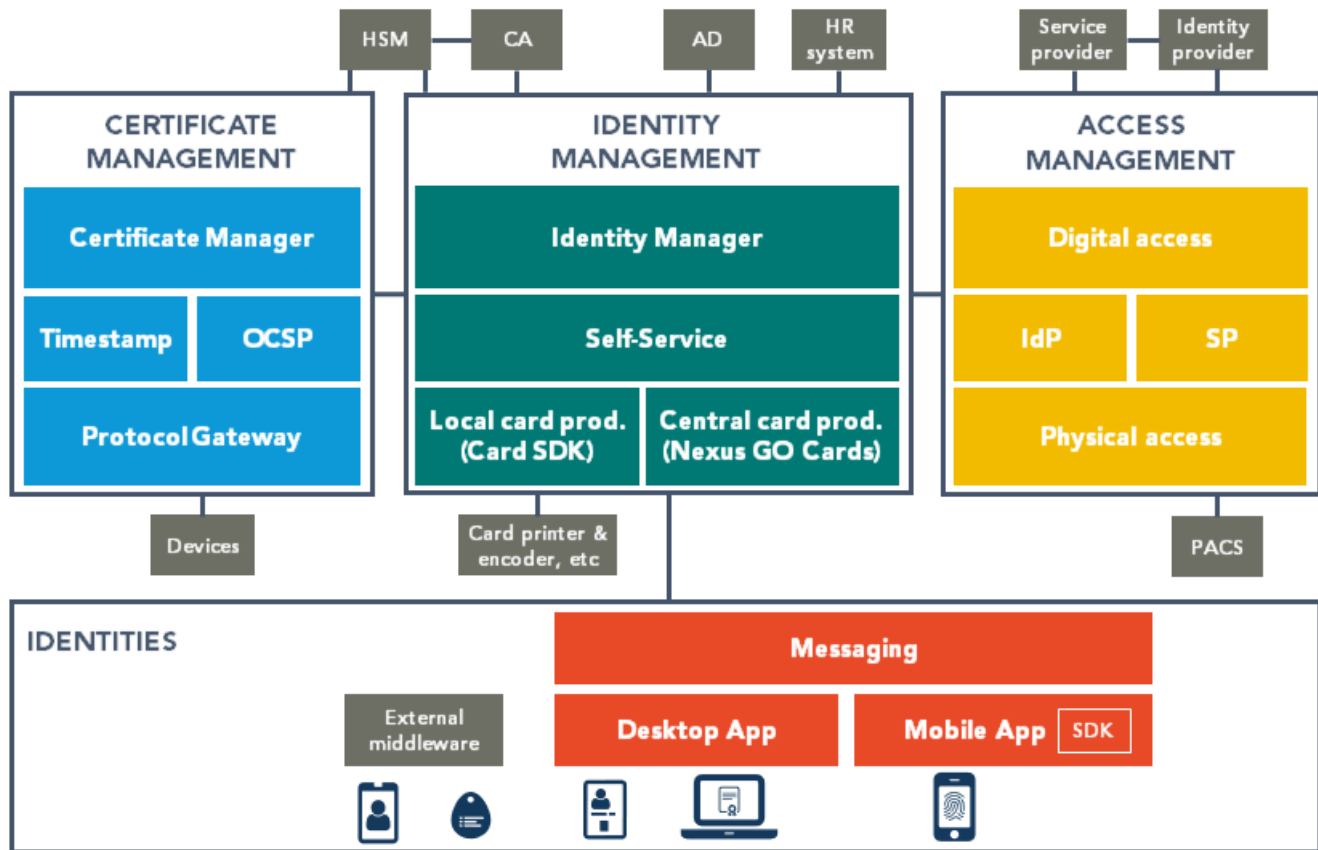

Smart ID Workforce architecture

Smart ID components

- [Smart ID Certificate Manager](#)
- [Smart ID Identity Manager](#)
 - Local card production - [Nexus Card SDK](#)
 - Central card production - [Nexus GO Cards](#)
- [Smart ID Digital Access component](#)
- [Physical Access installation and upgrade](#)
- [Smart ID Credentials](#)
 - Personal desktop and mobile clients - [Smart ID clients](#)
 - Cards, keyfobs and accessories can be ordered from [Nexus GO Cards](#)

Smart ID modules

For more information on the modules, see

- [Smart ID Workforce modules](#)
- [Smart ID deployment recommendations](#)